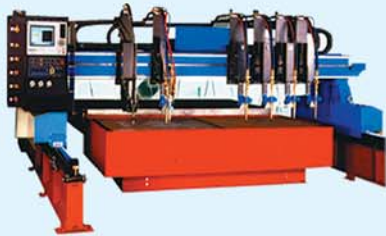

AMCOTEC®

CNC Flame /
Plasma Cutting
Machines